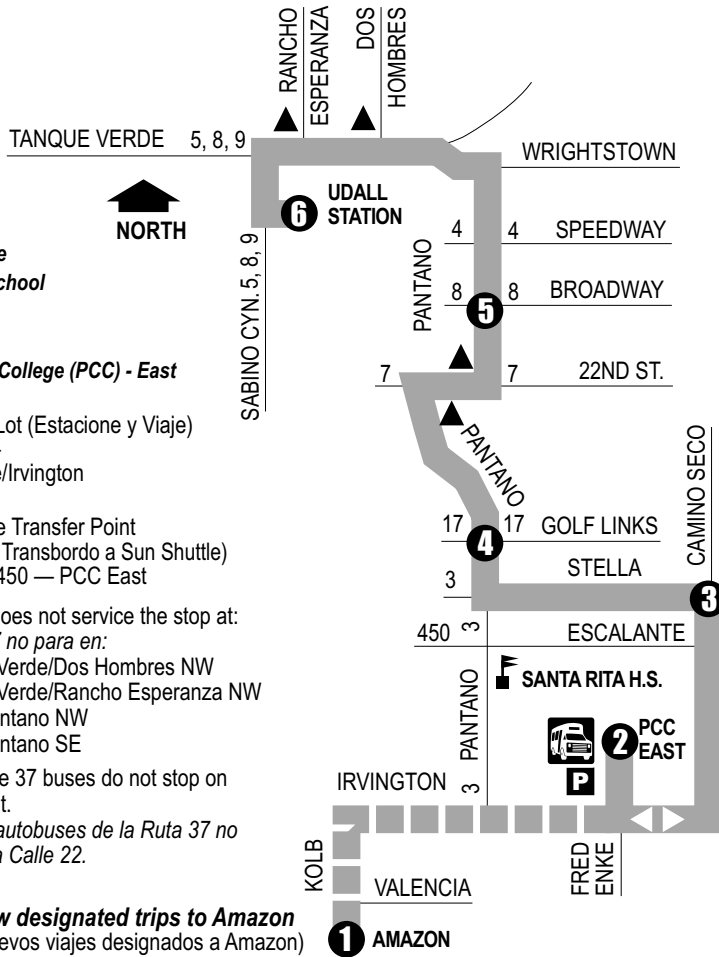

# Route 37

## Pantano

- Amazon
- Udall Park
- Rincon Post Office
- Santa Rita High School
- Lincoln Park
- Ward 4 Office
- Pima Community College (PCC) - East

**P** Park & Ride Lot (Estacione y Viaje)  
PCC East —  
Fred Enke/Irvington

Sun Shuttle Transfer Point  
(Puntos de Transbordo a Sun Shuttle)  
Route 450 — PCC East

▲ Route 37 does not service the stop at:  
*La Ruta 37 no para en:*  
Tanque Verde/Dos Hombres NW  
Tanque Verde/Rancho Esperanza NW  
22nd/Pantano NW  
22nd/Pantano SE

Note: Route 37 buses do not stop on  
22nd Street.

*Nota: Los autobuses de la Ruta 37 no paran en la Calle 22.*

**New designated trips to Amazon**  
(Nuevos viajes designados a Amazon)