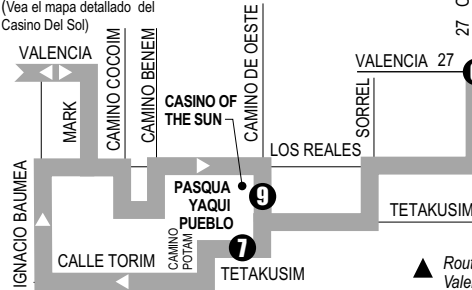

Route 29

Pascua Yaqui/Banner UMC South

PS Sun Shuttle Transfer Point
(Puntos de Transbordo a Sun Shuttle)
Route 440 — Valencia at Midvale Park

Casino Del Sol Detail/Detalle de Casino Del Sol

See Casino Del Sol Detail
(Vea el mapa detallado del Casino Del Sol)

P Park & Ride Lot (Estacion y Viaje)
Laos Transit Center/Irvington
Casino del Sol/Valencia
PCC — Desert Vista Campus

T Laos Transit Center (Centro de Tránsito)
Connecting to/(Conexión a):
Sun Tran — 2, 16, 23, 26, 27
Sun Express — 203X, 204X
Sun Shuttle — 421, 430, 440, 486

- Banner - UMC South Campus
- Kino Sports Complex
- Roy Laos Transit Center
- El Pueblo Neighborhood Center
- Tucson Rodeo Grounds
- Valencia Library
- Mission Post Office
- El Rio South
- Pasqua Yaqui Pueblo
- Casino of the Sun
- Casino Del Sol

TUCSON INTERNATIONAL AIRPORT

SUN TRAN ROUTES 11 & 25