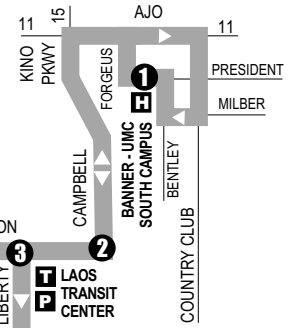

Route 29

Pascua Yaqui/Banner UMC South

PS Sun Shuttle Transfer Point
(Puntos de Transbordo a Sun Shuttle)
Route 440 — Valencia at Midvale Park

Casino Del Sol Detail/Detalle de Casino Del Sol

See Casino Del Sol Detail
(Vea el mapa detallado del Casino Del Sol)

P Park & Ride Lot (Estacion y Viaje)
Laos Transit Center/Irvington
Casino del Sol/Valencia
PCC — Desert Vista Campus

T Laos Transit Center (Centro de Tránsito)
Connecting to/(Conexión a):
Sun Tran — 2, 16, 23, 26, 27
Sun Express — 203X, 204X
Sun Shuttle — 421, 430, 440, 486

- Banner - UMC South Campus
- Kino Sports Complex
- Roy Laos Transit Center
- El Pueblo Neighborhood Center
- Tucson Rodeo Grounds
- Valencia Library
- Mission Post Office
- El Rio South
- Pasqua Yaqui Pueblo
- Casino of the Sun
- Casino Del Sol

TUCSON INTERNATIONAL AIRPORT

SUN TRAN ROUTES 11 & 25